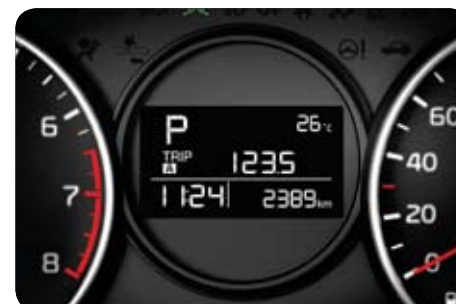

Segmented cluster LCD A segmented cluster between the instrument dials keeps vital information front-and-center.